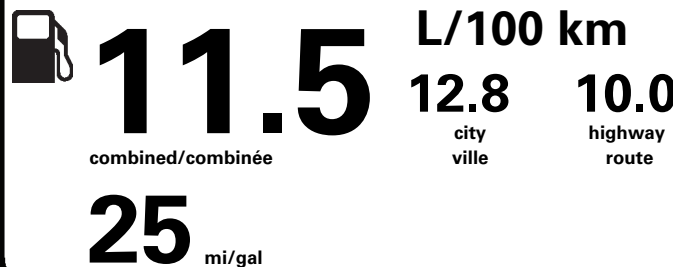

SAFETY/SECURITY

- ADVANCED SECURITY PACK
- AIR BAGS, SIDE
- AIRBAGS, DRIVER & PASS
- ROLL STABILITY CONTROL
- SAFETY BELTS, ADJUSTABLE
- SOS POST CRASH ALERT SYST
- STOP LAMP, HIGH MOUNT CTR
- TIRE PRESSURE MONITOR SYS

WARRANTY

- 3 YR/60,000 KM BASIC
- 5 YEAR/100,000 KM POWERTRAIN
- ROADSIDE ASSISTANCE 24 HRS

INCLUDED ON THIS VEHICLE

EQUIPMENT GROUP 502A

- LARIAT SERIES
- CONNECTED BUILT-IN NAVIGATION

OPTIONAL EQUIPMENT/OTHER

- 2021 MODEL YEAR
- FEDERAL EXCISE TAX
- .FORD CO-PILOT360 ASSIST 2.0
- 275/60R-20 BSW ALL-TERRAIN
- 3.55 RATIO REGULAR AXLE
- 6600# GVWR PACKAGE
- 50 STATE EMISSIONS
- TWIN PANEL MOONROOF
- INTERIOR WORK SURFACE
- TRAILER TOW PACKAGE
- 20" 6-SPOKE DARK ALLOY WHEEL
- 136 LITRE/ 36 GALLON FUEL TANK
- LARIAT SPORT PACKAGE
- LEATHER BUCKET SEATS W/CONSOLE
- BEDLINER SPRAY-IN *ACCY

(MSRP)*

4,245.00

100.00

1,000.00

NO CHARGE

NO CHARGE

NO CHARGE

NO CHARGE

NO CHARGE

600.00

PRICE INFORMATION

BASE PRICE $61,845.00
TOTAL OPTIONS/OTHER 7,895.00

TOTAL VEHICLE & OPTIONS/OTHER 69,740.00
DESTINATION & DELIVERY 1,950.00

TOTAL BEFORE REDUCTIONS 71,690.00
LAR 502A W/2.7L DISCOUN - 1,500.00

TOTAL REDUCTIONS - 1,500.00

"THIS VEH. NOT INTENDED FOR SALE OR REGISTRATION IN US" RETAIL PRICES EXCLUDE GST/HST

Gasoline Vehicle
Véhicule à essence

Fuel Consumption / Consommation de carburant